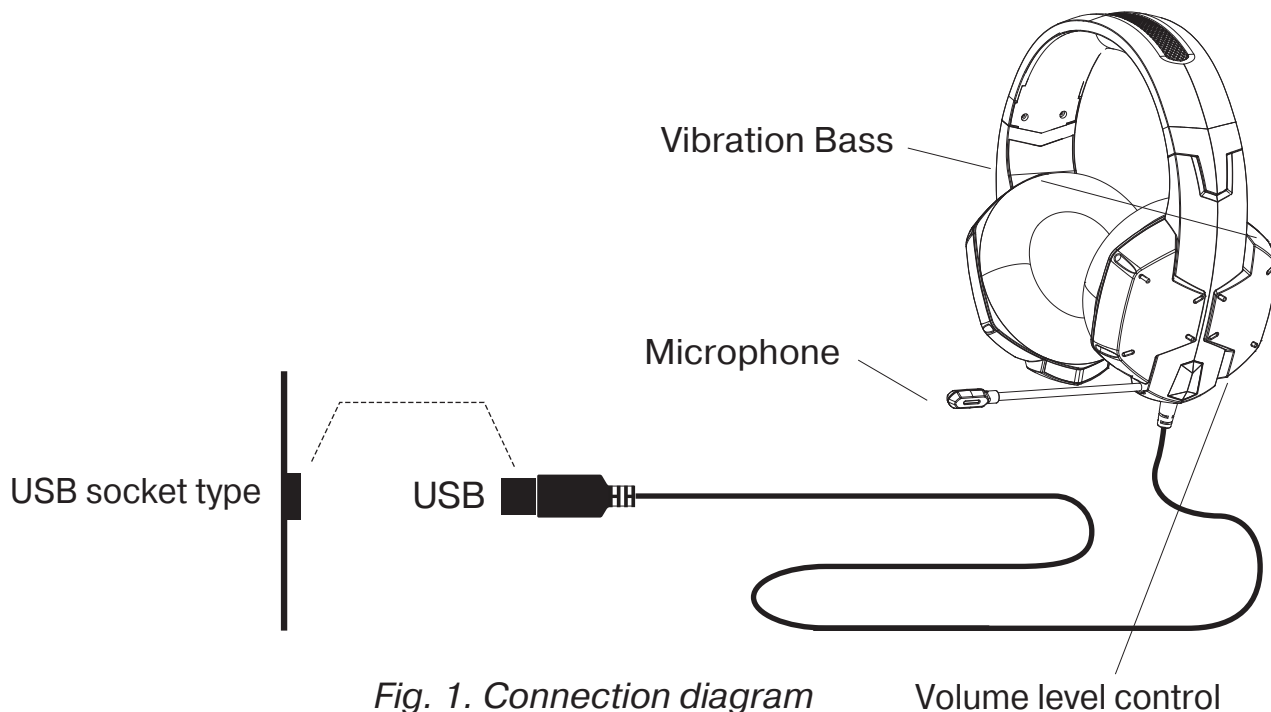

CONNECTION AND OPERATION

- Connect the headphones USB connector to USB of your audio source (PC, laptop, etc.), as shown in Fig. 1.
- Adjust the headphones volume level as desired with the volume level control.

For advanced customization of this model, download the software for Windows on the product page **www.real-el.com**

Fig. 1. Connection diagram

TECHNICAL SPECIFICATIONS

Parameter	Value, measurement unit
Sensitivity	headphone: 110 ± 3 dB microphone: -58 ± 3 dB
Frequency range	headphone: 20 – 20 000 Hz microphone: 30–16 000 Hz
Impedance	32 Ohm
Membrane	\varnothing 50 mm
Connector type	USB
Cable length	2.2 ± 5 % m
Waga	365 g